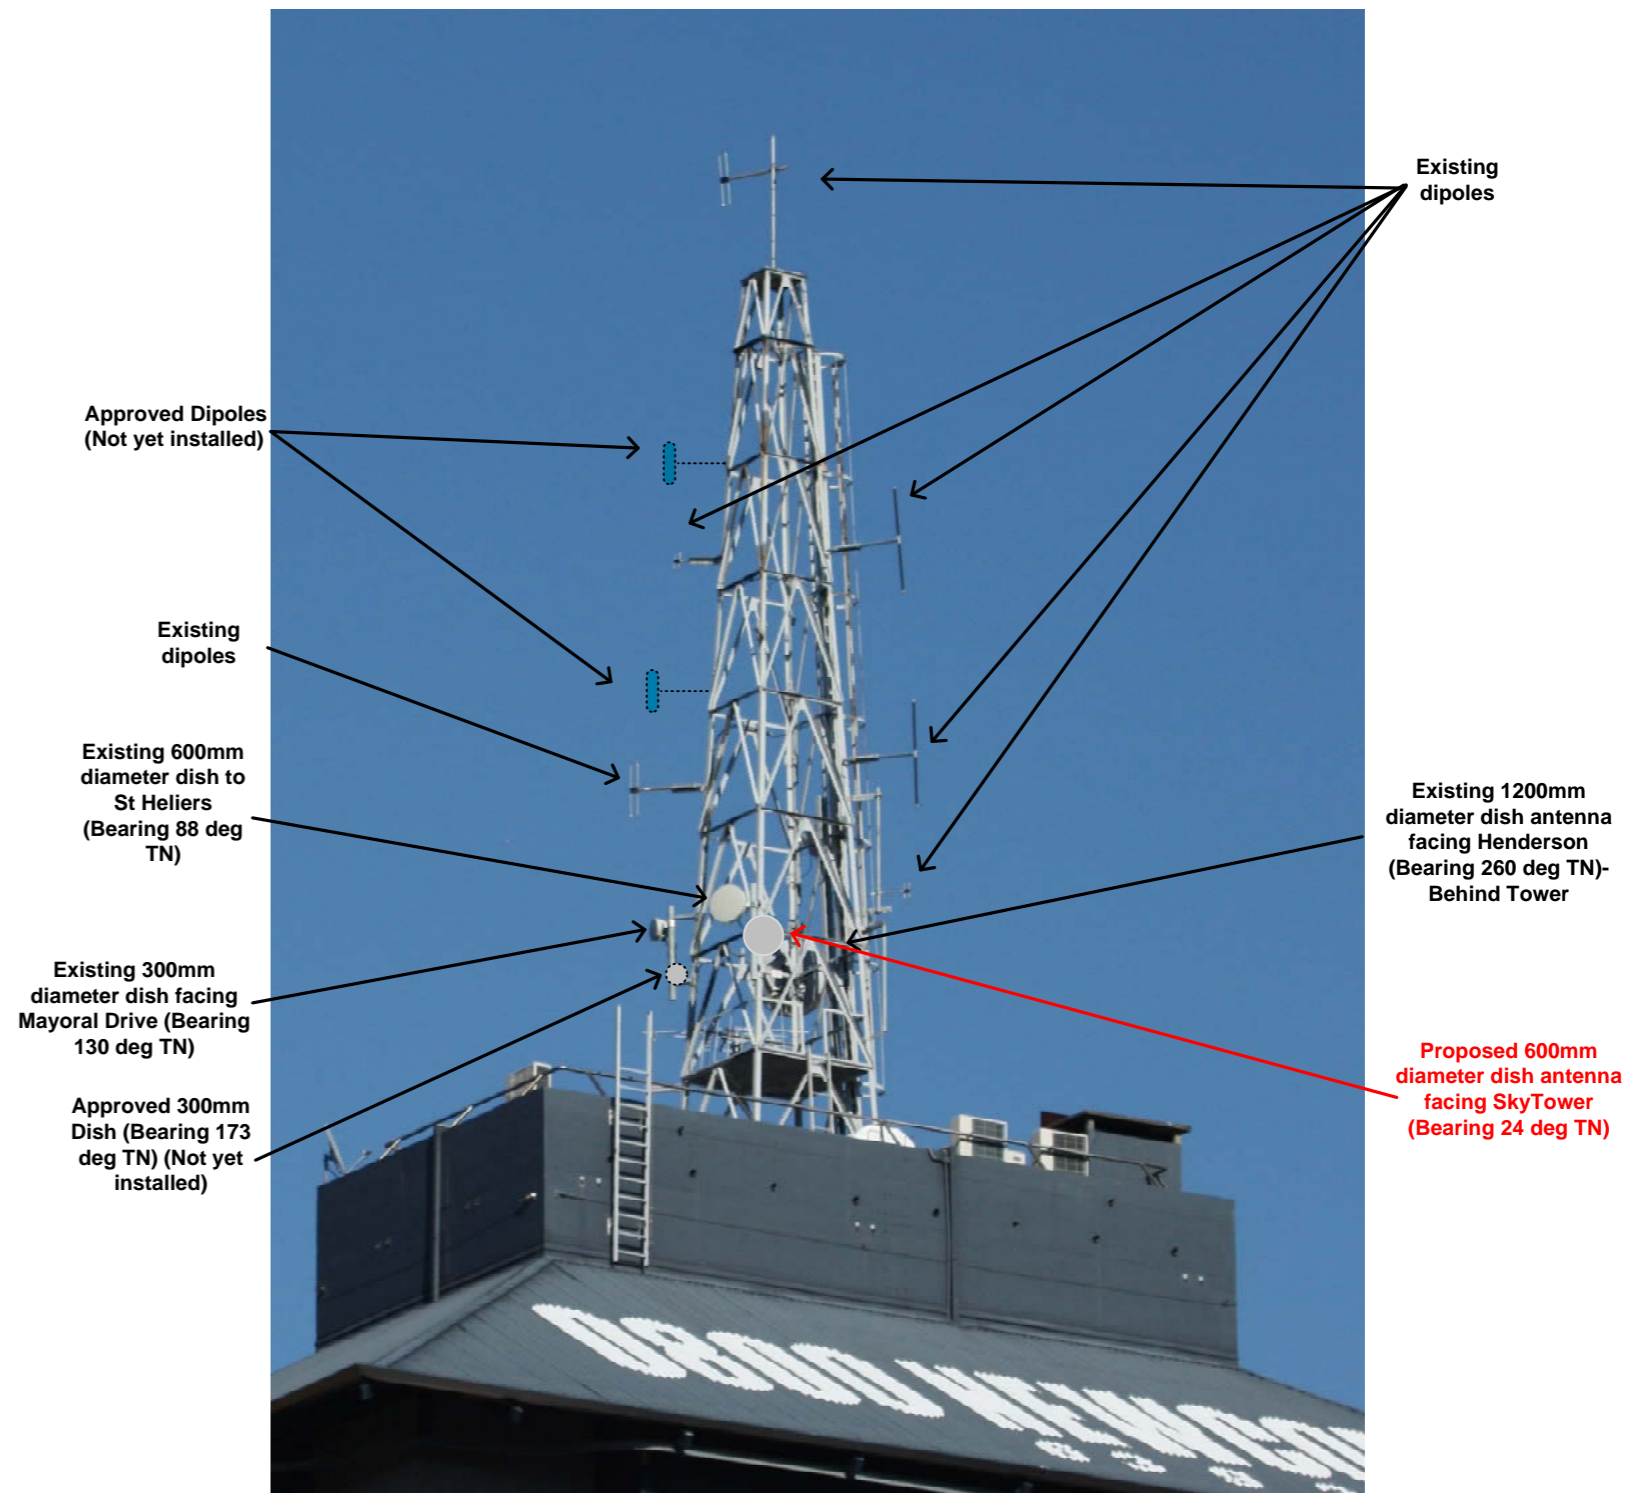

**EASTERN ELEVATION PLAN
NOT TO SCALE**

DETAIL 4

				DESIGN	HQ	04/09	NOTES	SITE LEGAL DETAILS Lot 2 Deposited Plan 190295: Title NA120D/209 Her Majesty the Queen	 NEW ZEALAND POLICE Nga Pirihimana O Aotearoa Information & Technology Group	AUCKLAND AREA AUCKLAND CENTRAL STATION PROPOSED MICROWAVE DISH
			DRAWN	MBD	04/09					
			CHK'D	MBD	04/09					
C	HL	MBD	4/12	APP'D	MBD	04/09				
B	MH	MBD	6/09			DATE				
A	MBD	MBD	5/09							
ISSUE	CHK'D	APP'D	DATE							